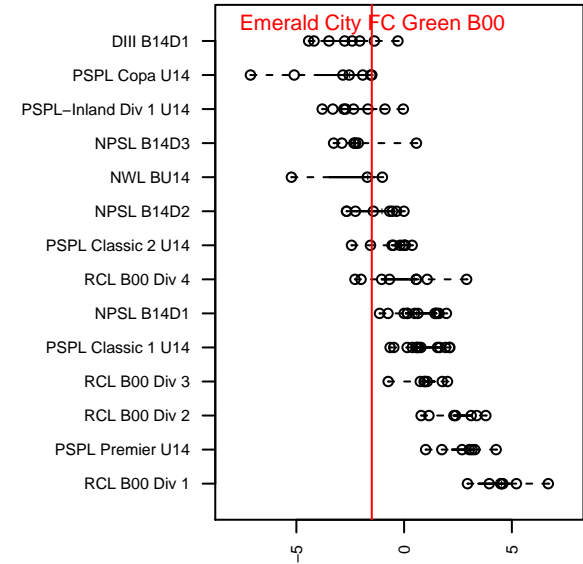

**attack and defense rating
relative to others at age
and all opponents in last 13 months**